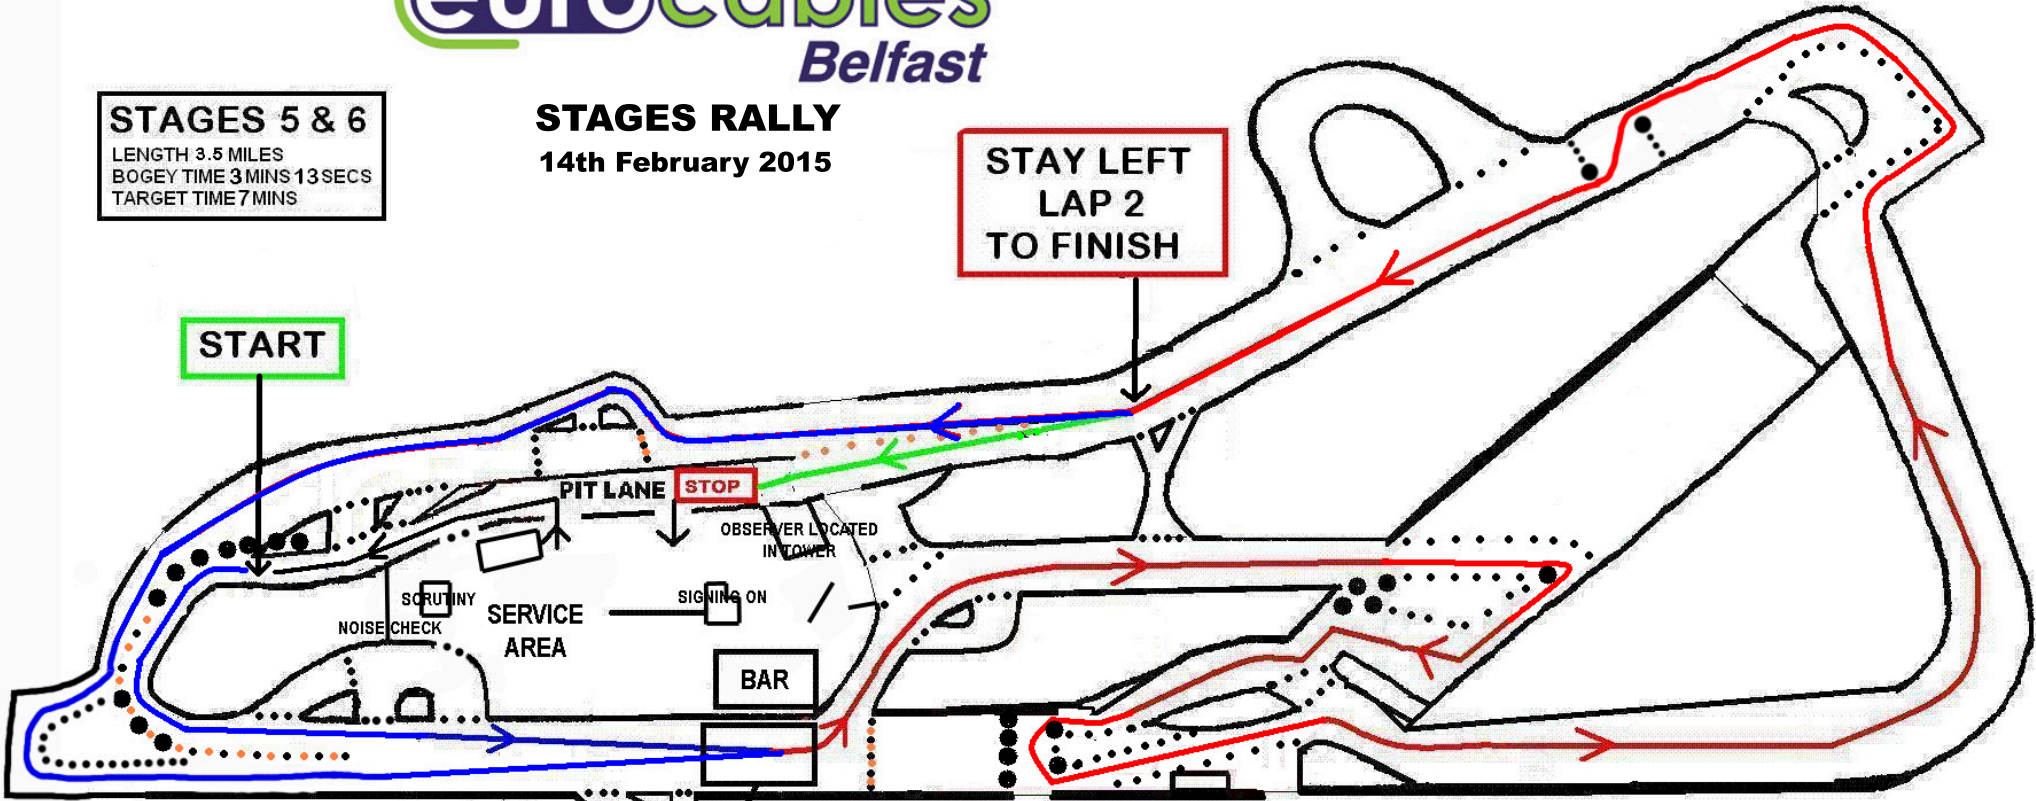

STAGES 5 & 6
LENGTH 3.5 MILES
BOGEY TIME 3 MINS 13 SECS
TARGET TIME 7 MINS

STAGES RALLY
14th February 2015

**STAY LEFT
LAP 2
TO FINISH**

START

**CAUTION
ROUTE
MERGES**

- LAP 1
- LAP 1 & 2 COMMON ROUTE
- LAP 2 & FINISH