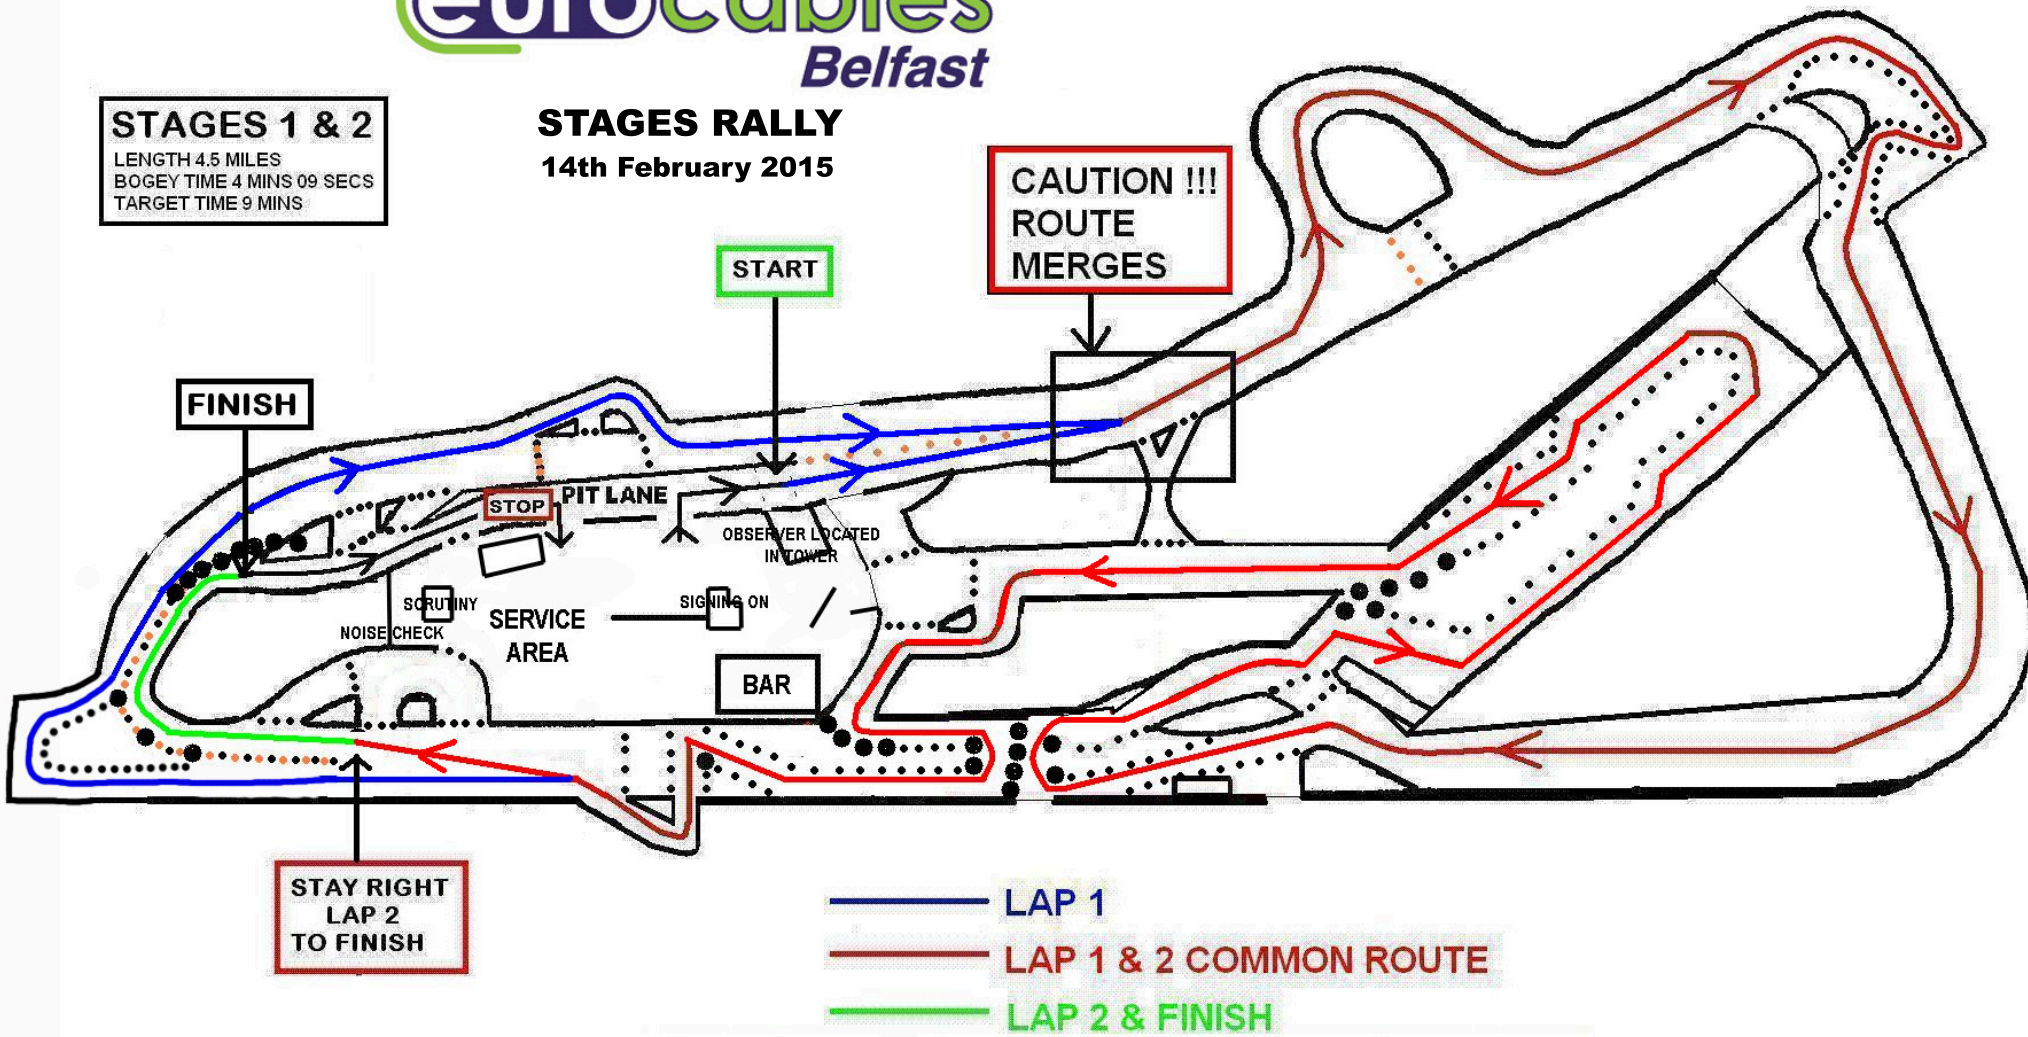

STAGES 1 & 2
LENGTH 4.5 MILES
BOGEY TIME 4 MINS 09 SECS
TARGET TIME 9 MINS

STAGES RALLY
14th February 2015

**STAY RIGHT
LAP 2
TO FINISH**

**CAUTION !!!
ROUTE
MERGES**

- LAP 1
- LAP 1 & 2 COMMON ROUTE
- LAP 2 & FINISH