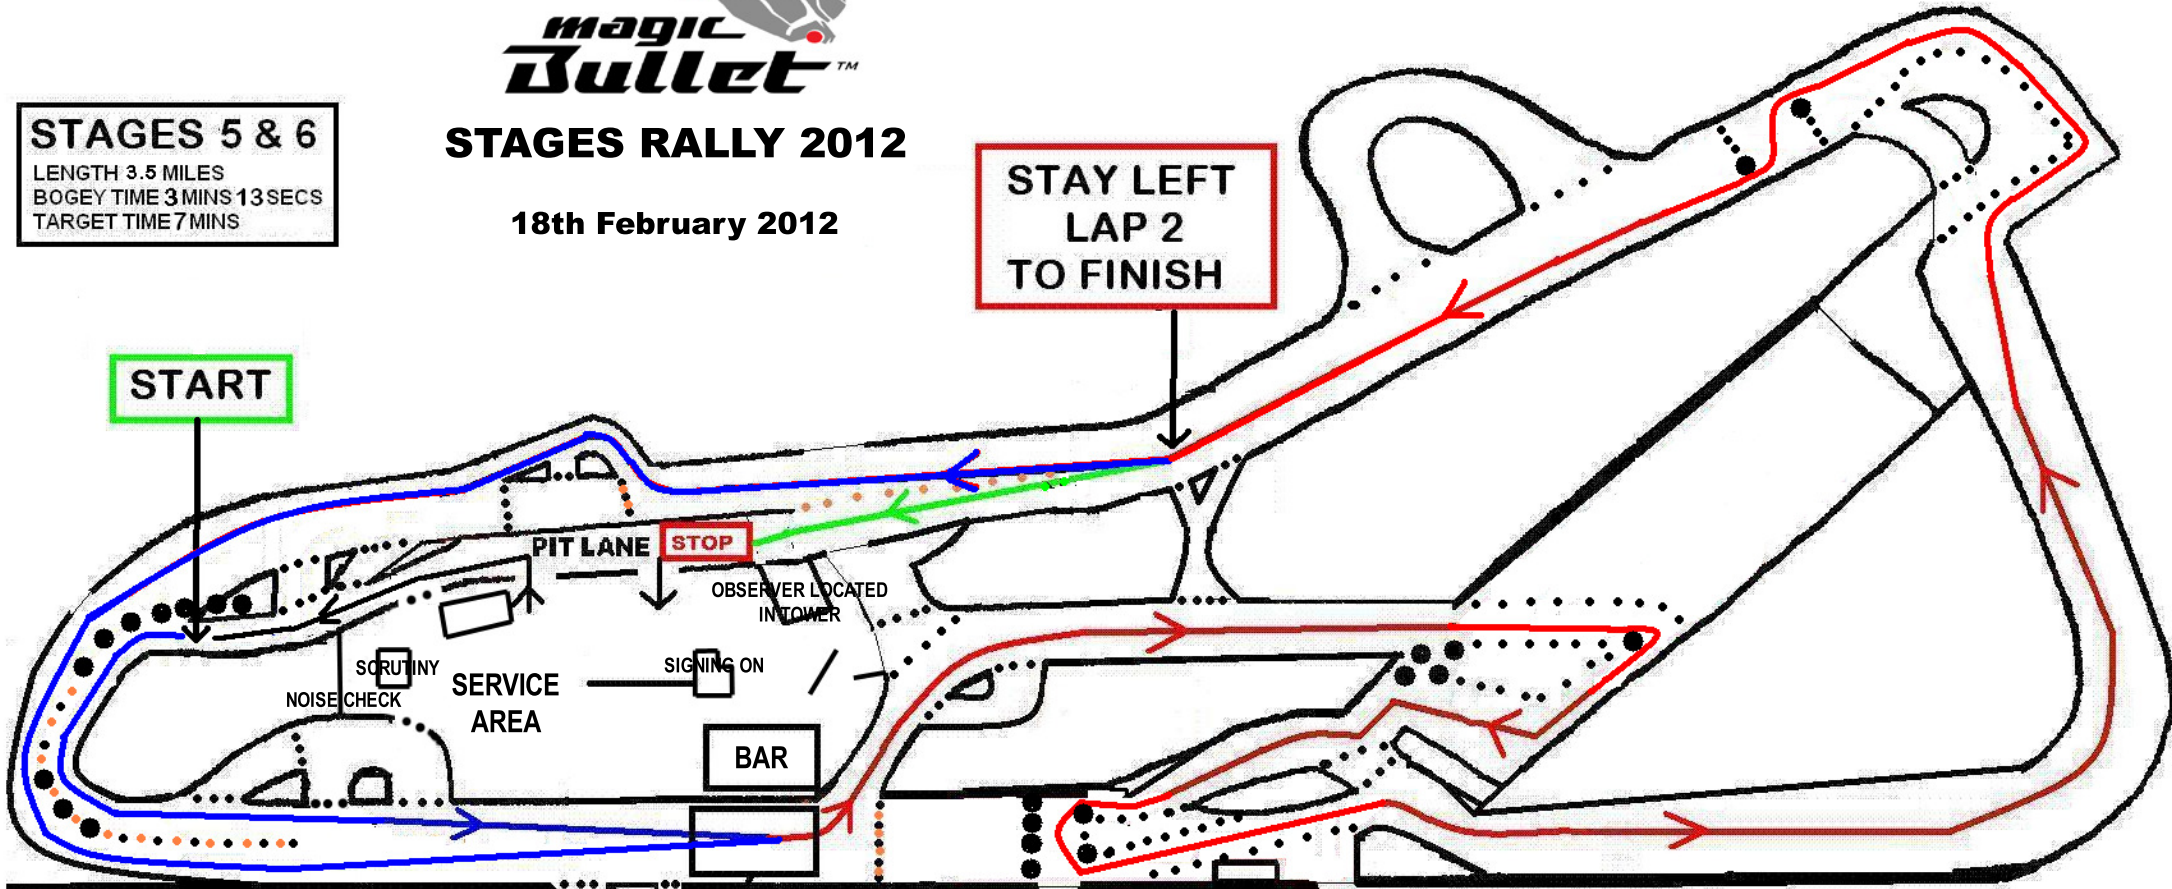

STAGES RALLY 2012

18th February 2012

MAP NOT TO SCALE

STAGES 5 & 6

LENGTH 3.5 MILES
BOGEY TIME 3 MINS 13 SECS
TARGET TIME 7 MINS

START

STAY LEFT
LAP 2
TO FINISH

CAUTION
ROUTE
MERGES

- LAP 1
- LAP 1 & 2 COMMON ROUTE
- LAP 2 & FINISH