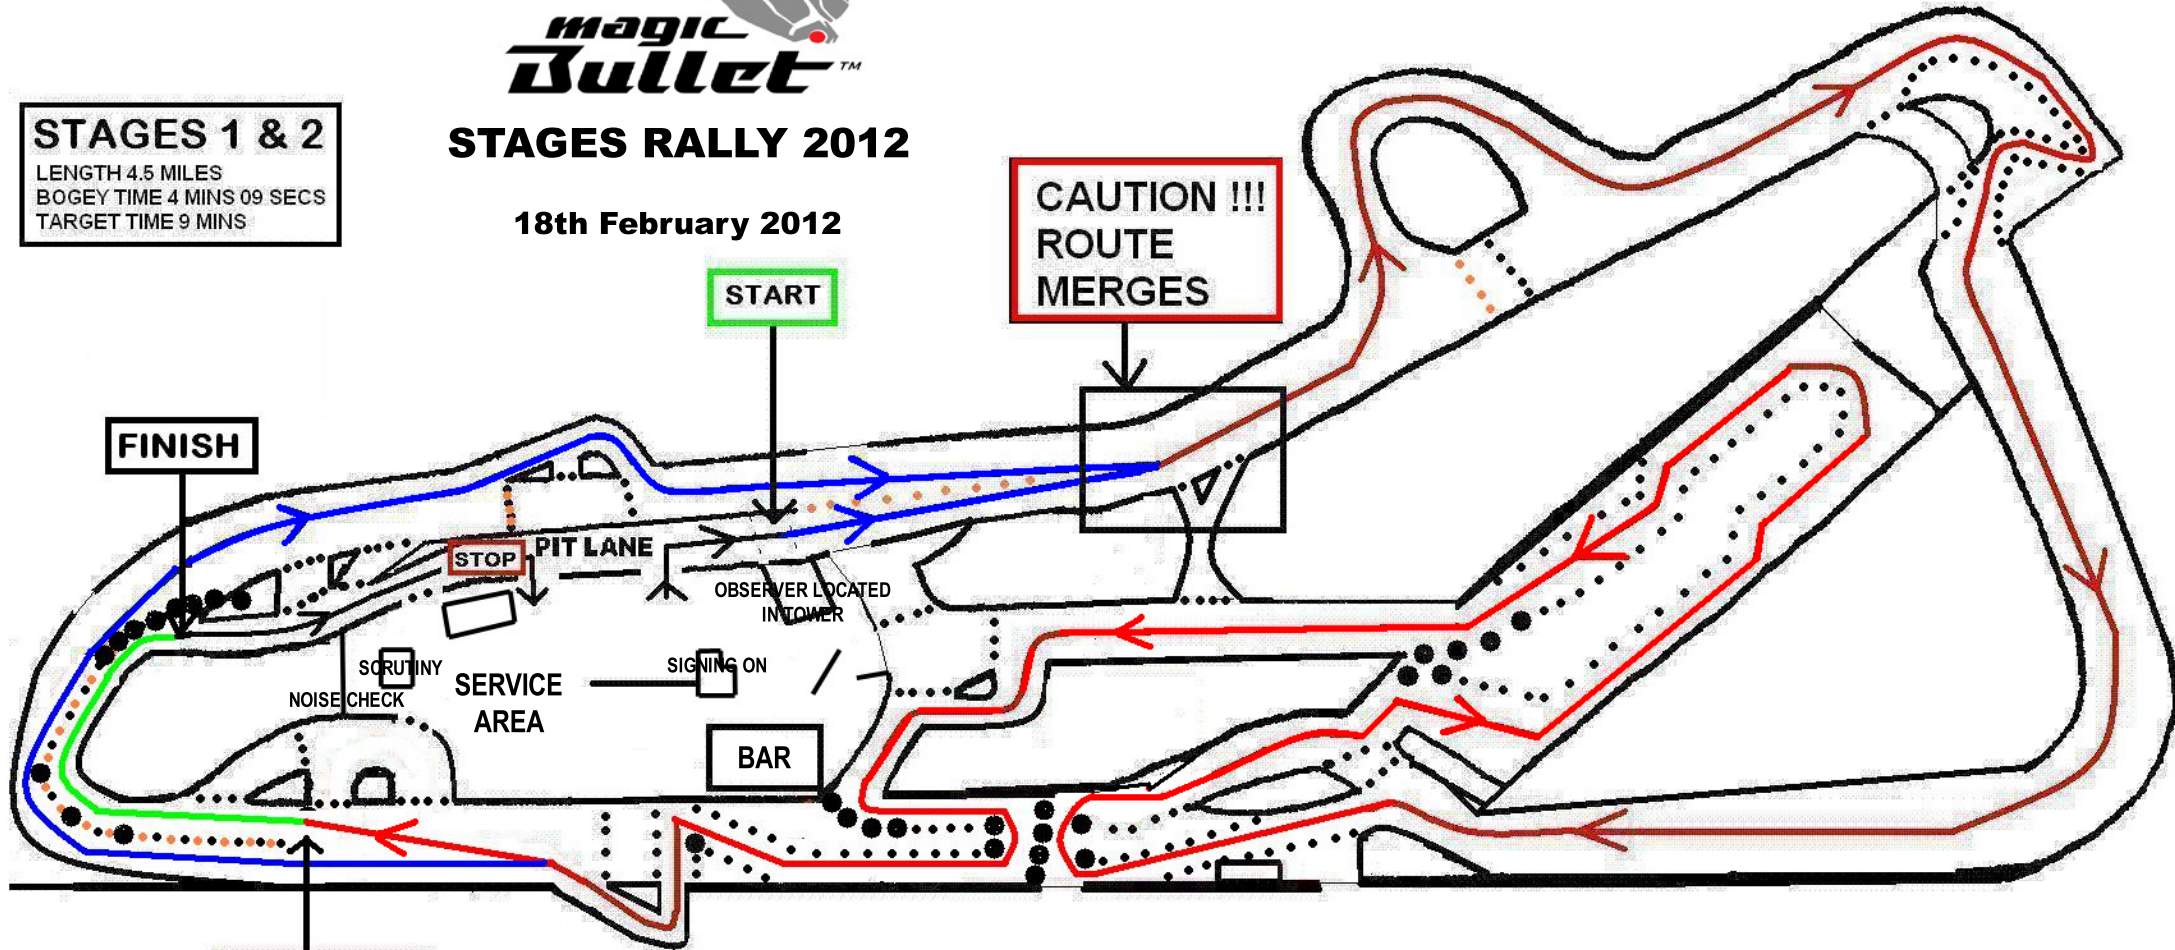

STAGES RALLY 2012

18th February 2012

MAP NOT TO SCALE

STAGES 1 & 2
LENGTH 4.5 MILES
BOGEY TIME 4 MINS 09 SECS
TARGET TIME 9 MINS

- LAP 1
- LAP 1 & 2 COMMON ROUTE
- LAP 2 & FINISH