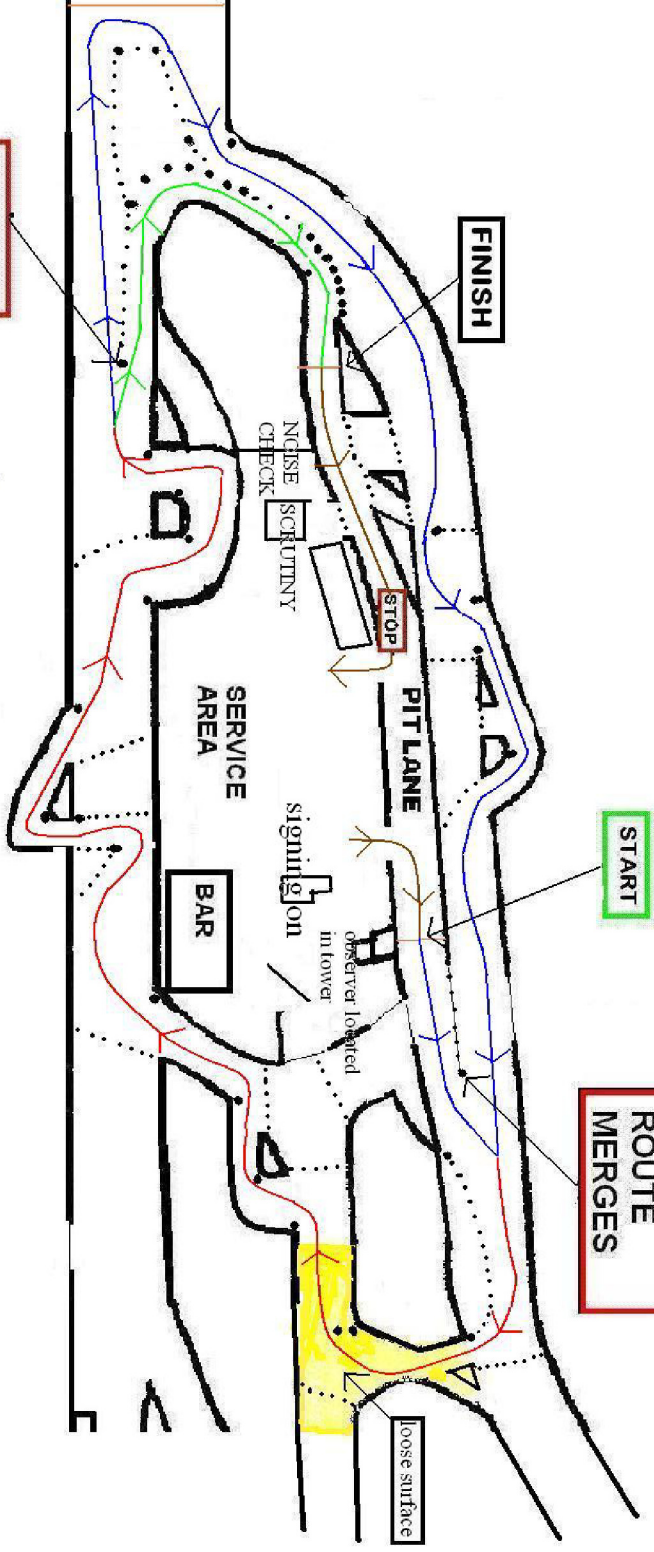

MAP NOT TO SCALE

SPECIAL STAGE LAYOUT

OVERALL STAGE LENGTH 1.5 MILES

- LAP 1
- LAP 1 & 2 COMMON ROUTE
- LAP 2 & FINISH

McKinstry Motorsport

Rally Timed Trial

Saturday 29 October 2011 - Kirkistown Racing Circuit