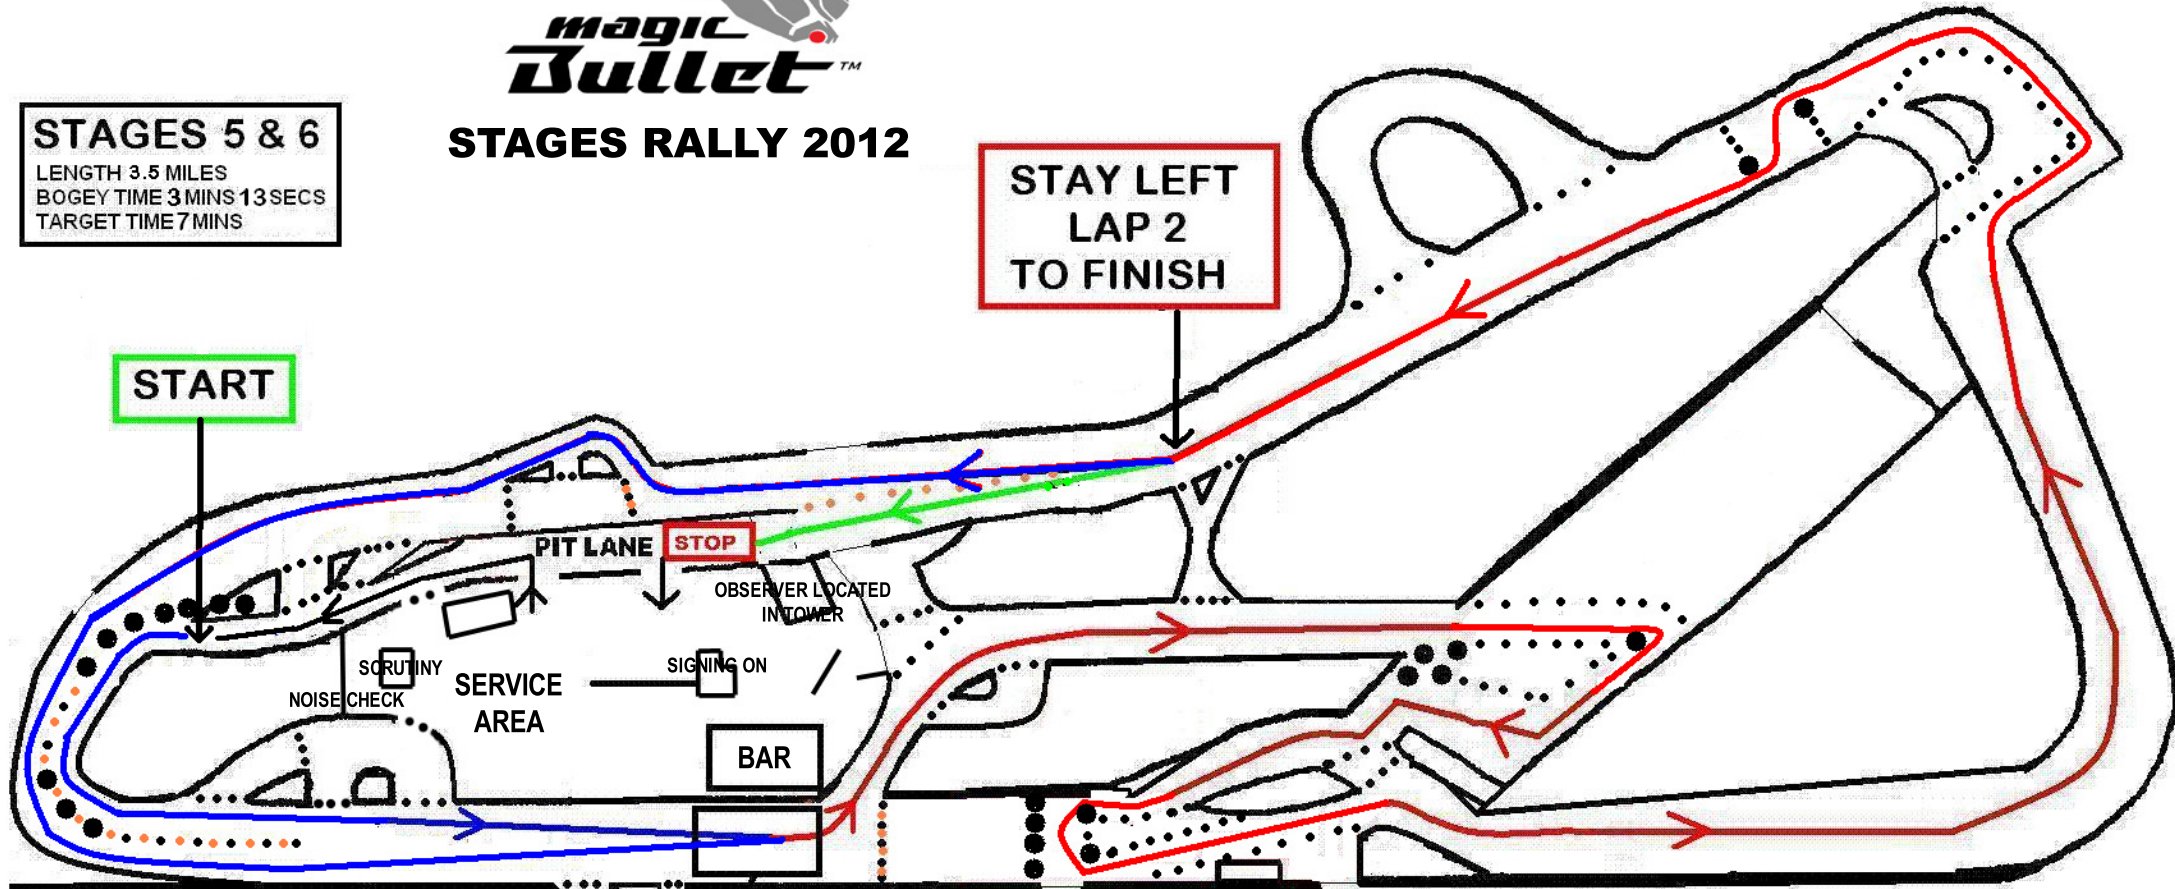

STAGES RALLY 2012

MAP NOT TO SCALE

STAGES 5 & 6

LENGTH 3.5 MILES
BOGEY TIME 3 MINS 13 SECS
TARGET TIME 7 MINS

START

STAY LEFT
LAP 2
TO FINISH

CAUTION
ROUTE
MERGES

- LAP 1
- LAP 1 & 2 COMMON ROUTE
- LAP 2 & FINISH